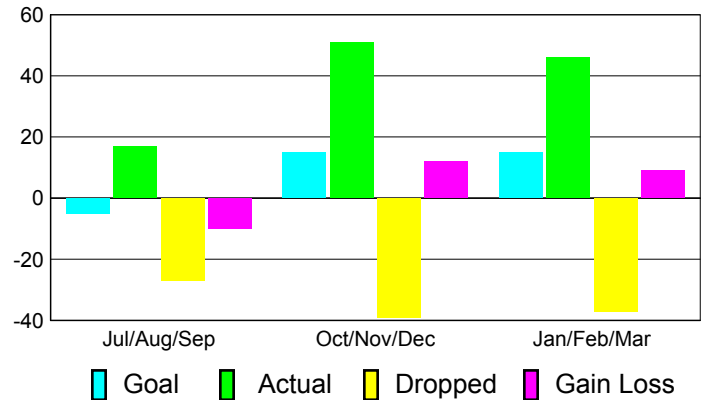

Membership Results 2010-2011

Goal, New, Dropped, Gain/Loss

Comparison of Membership Gain/Loss

Current Year Compared to the Previous Year